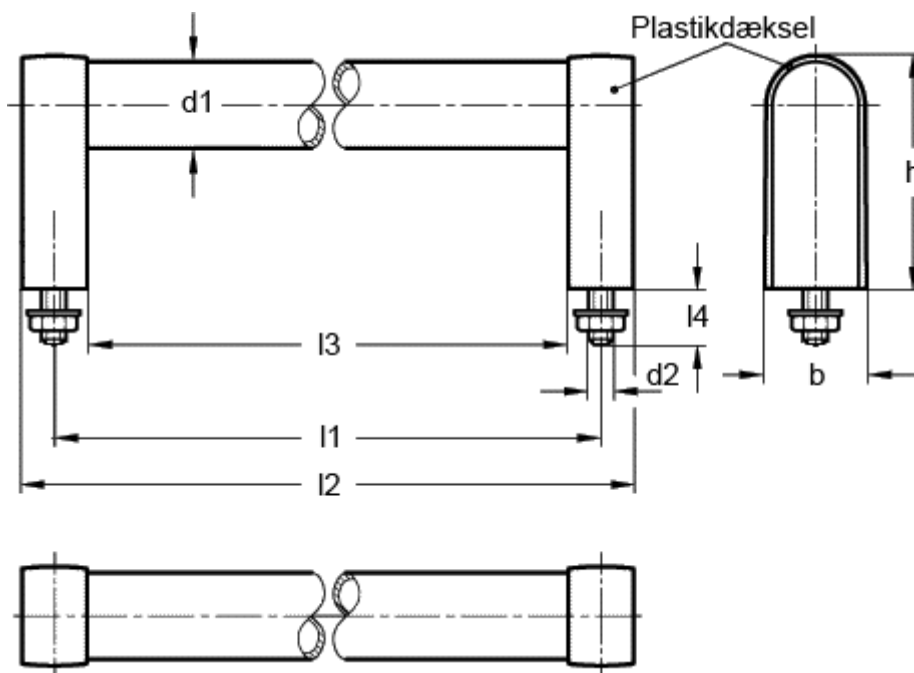

Article number: 20195600

Description: E+G System handle GN 669-28-600-B-EL

## Measures

b	= 32
d1	= 28
d2	= M8
h appr.	= 60
l1	= 600
l2	= 620
l3	= 580
l4	= 20